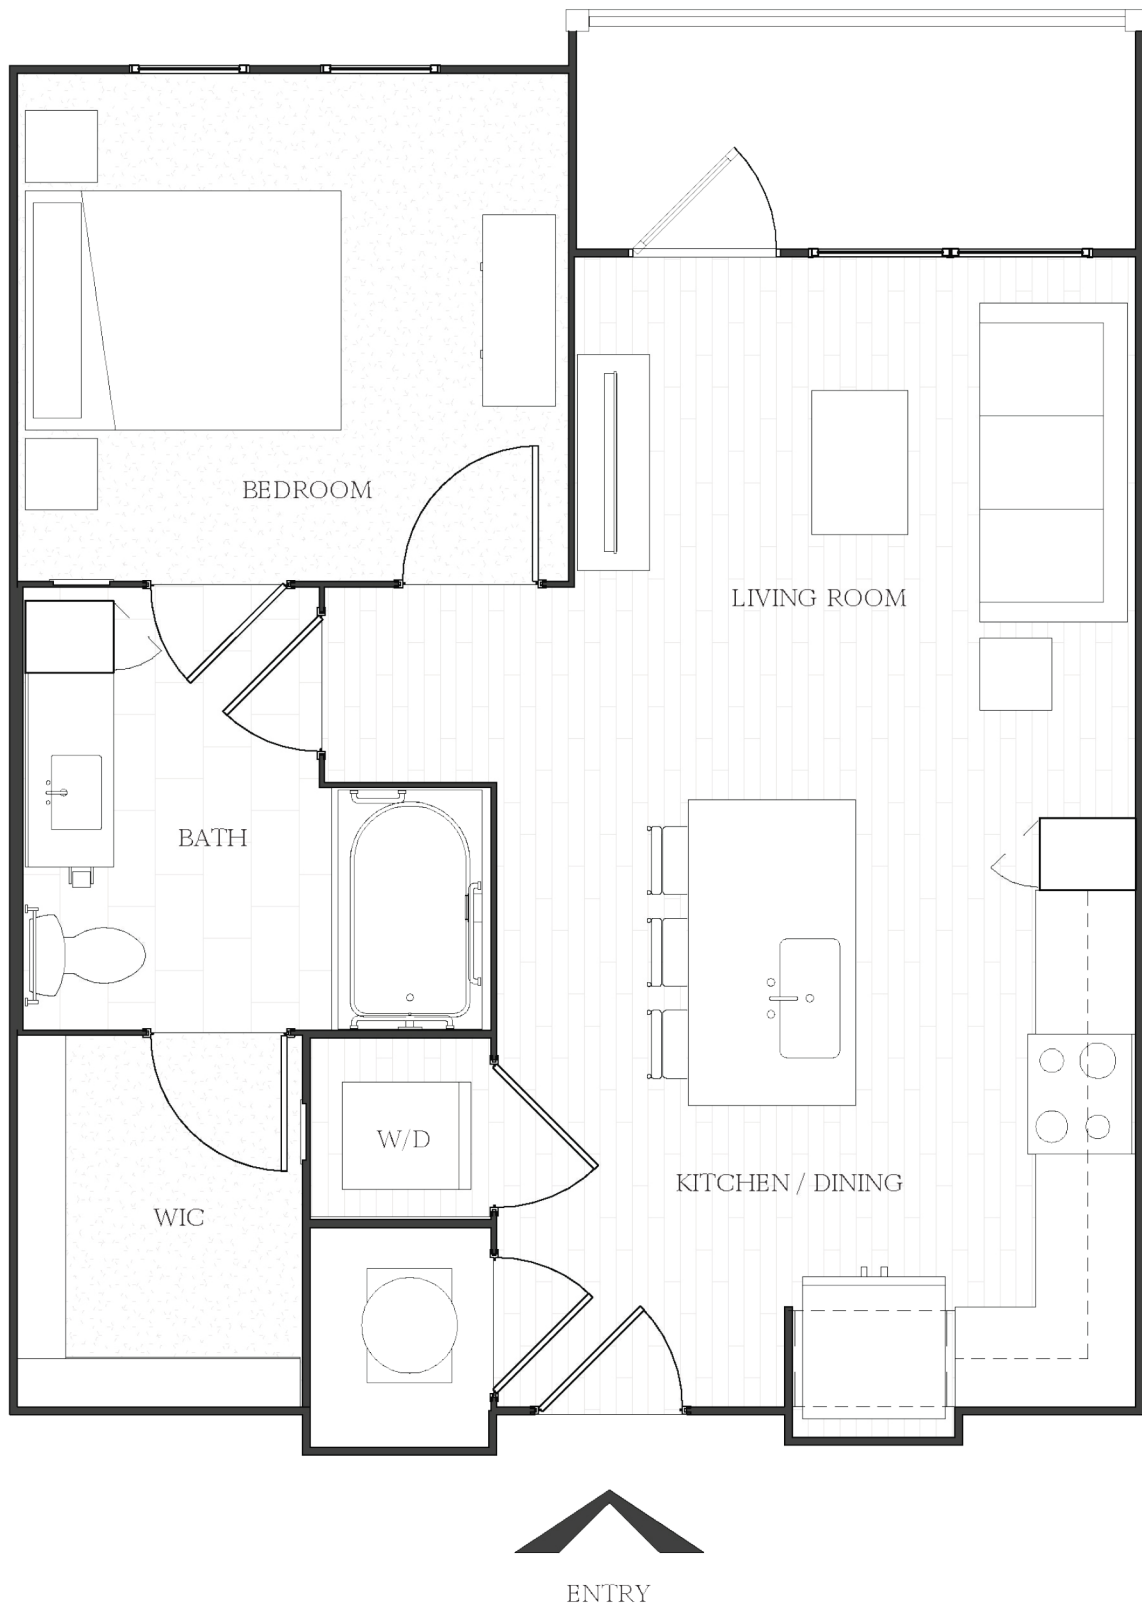

CROFTHOUSE

McDonough

A1 | ONE BED | ONE BATH | 642 SQ.FT.