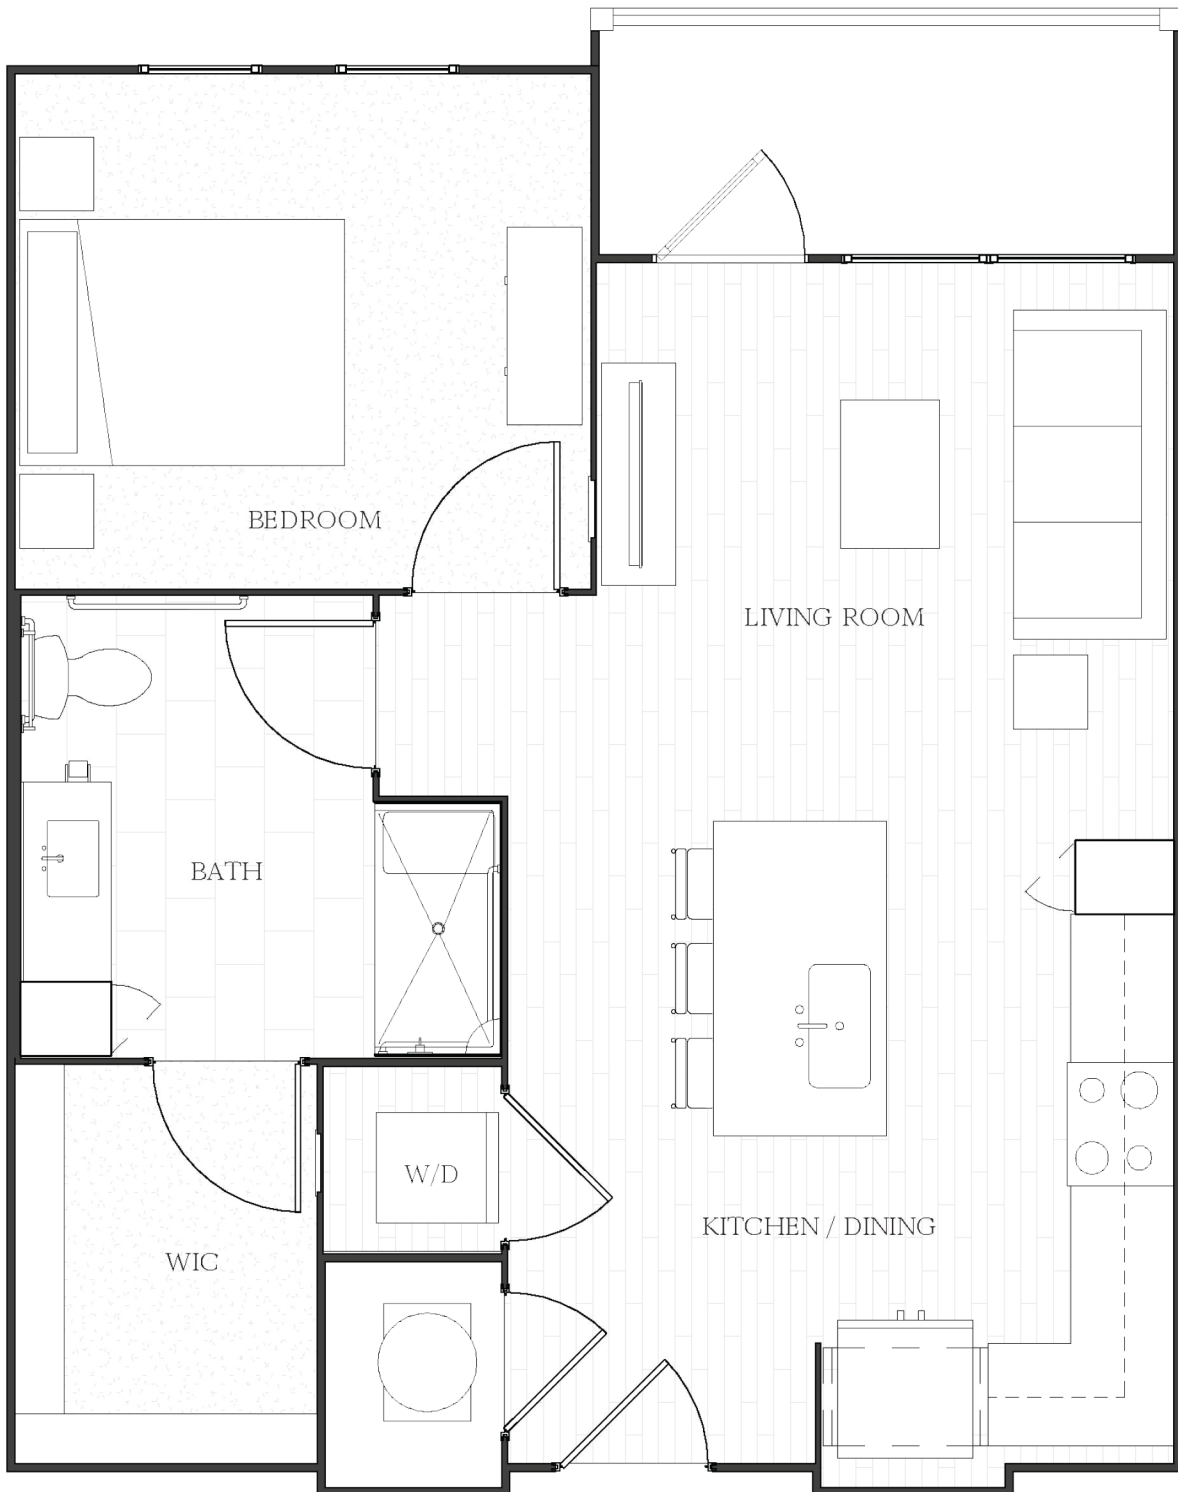

CROFTHOUSE

McDonough

ENTRY

A1-HC | ONE BED | ONE BATH | 642 SQ.FT.