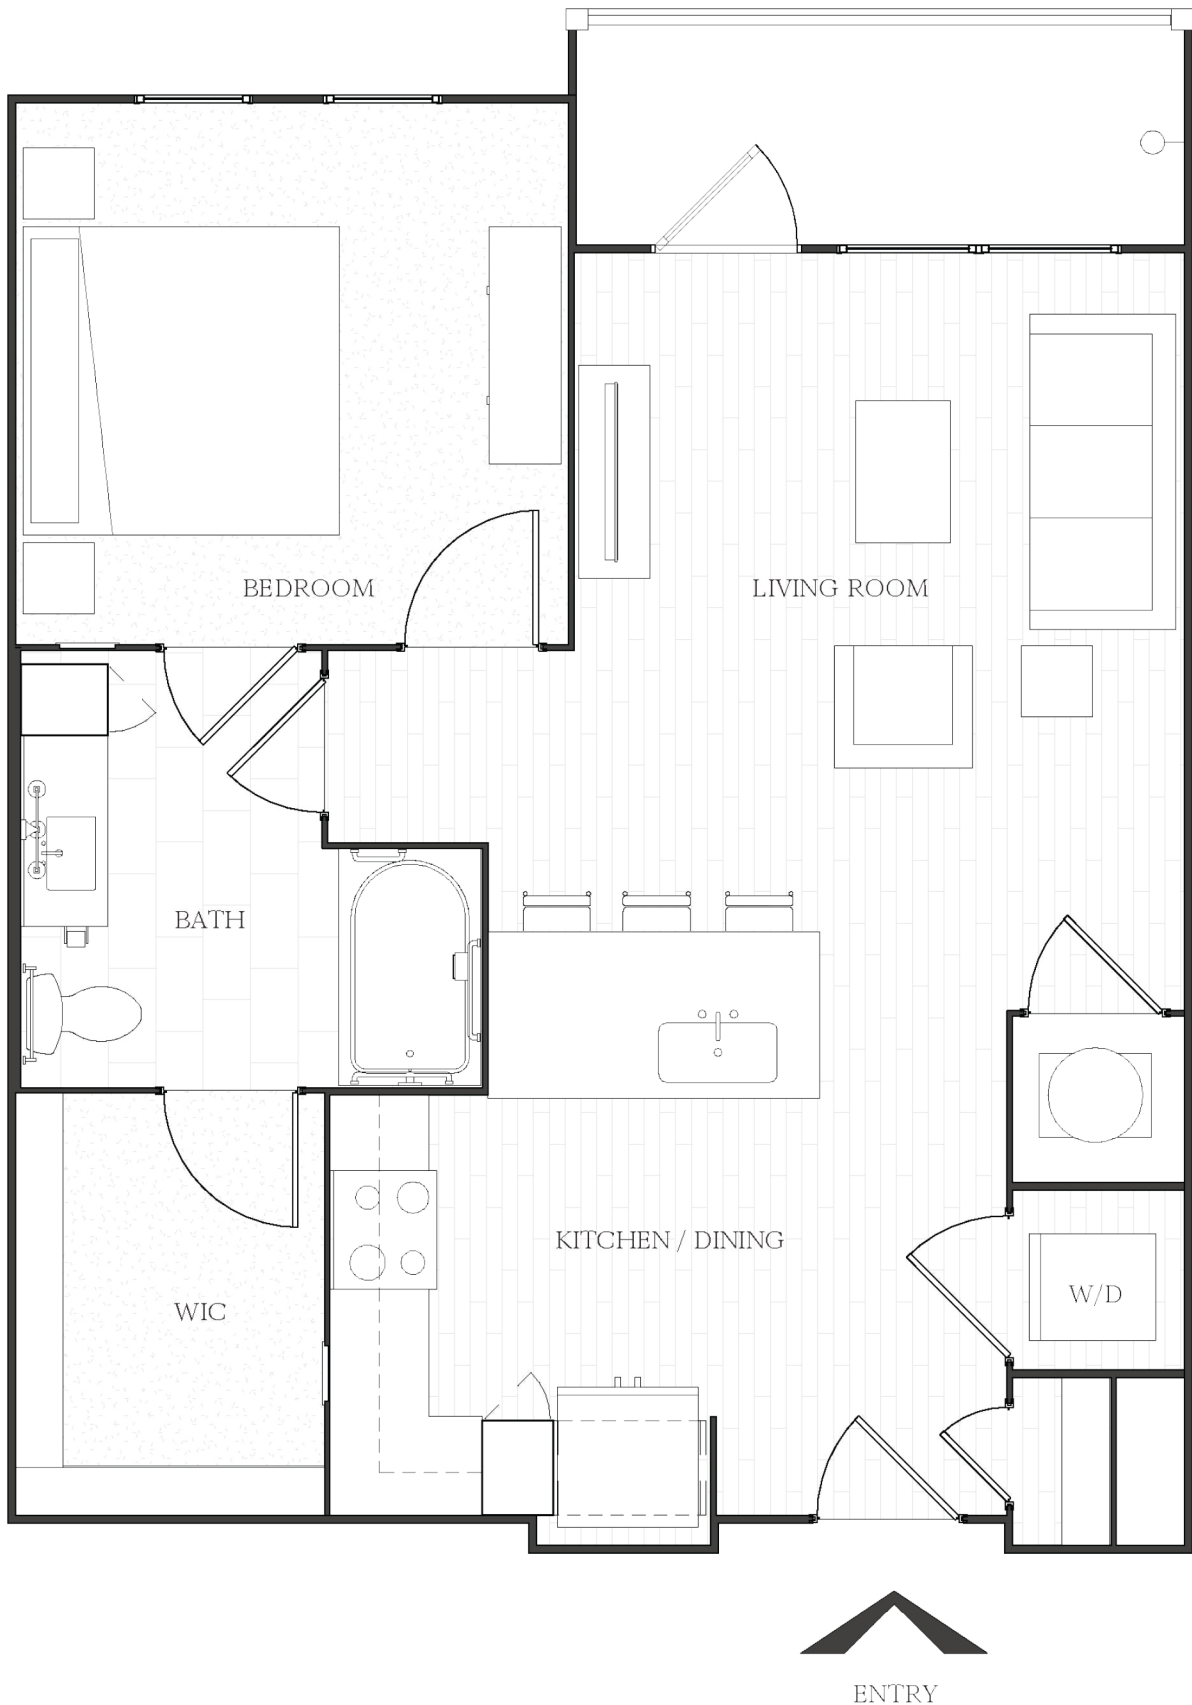

# CROFTHOUSE

## McDonough

A2 | ONE BED | ONE BATH | 725 SQ.FT.