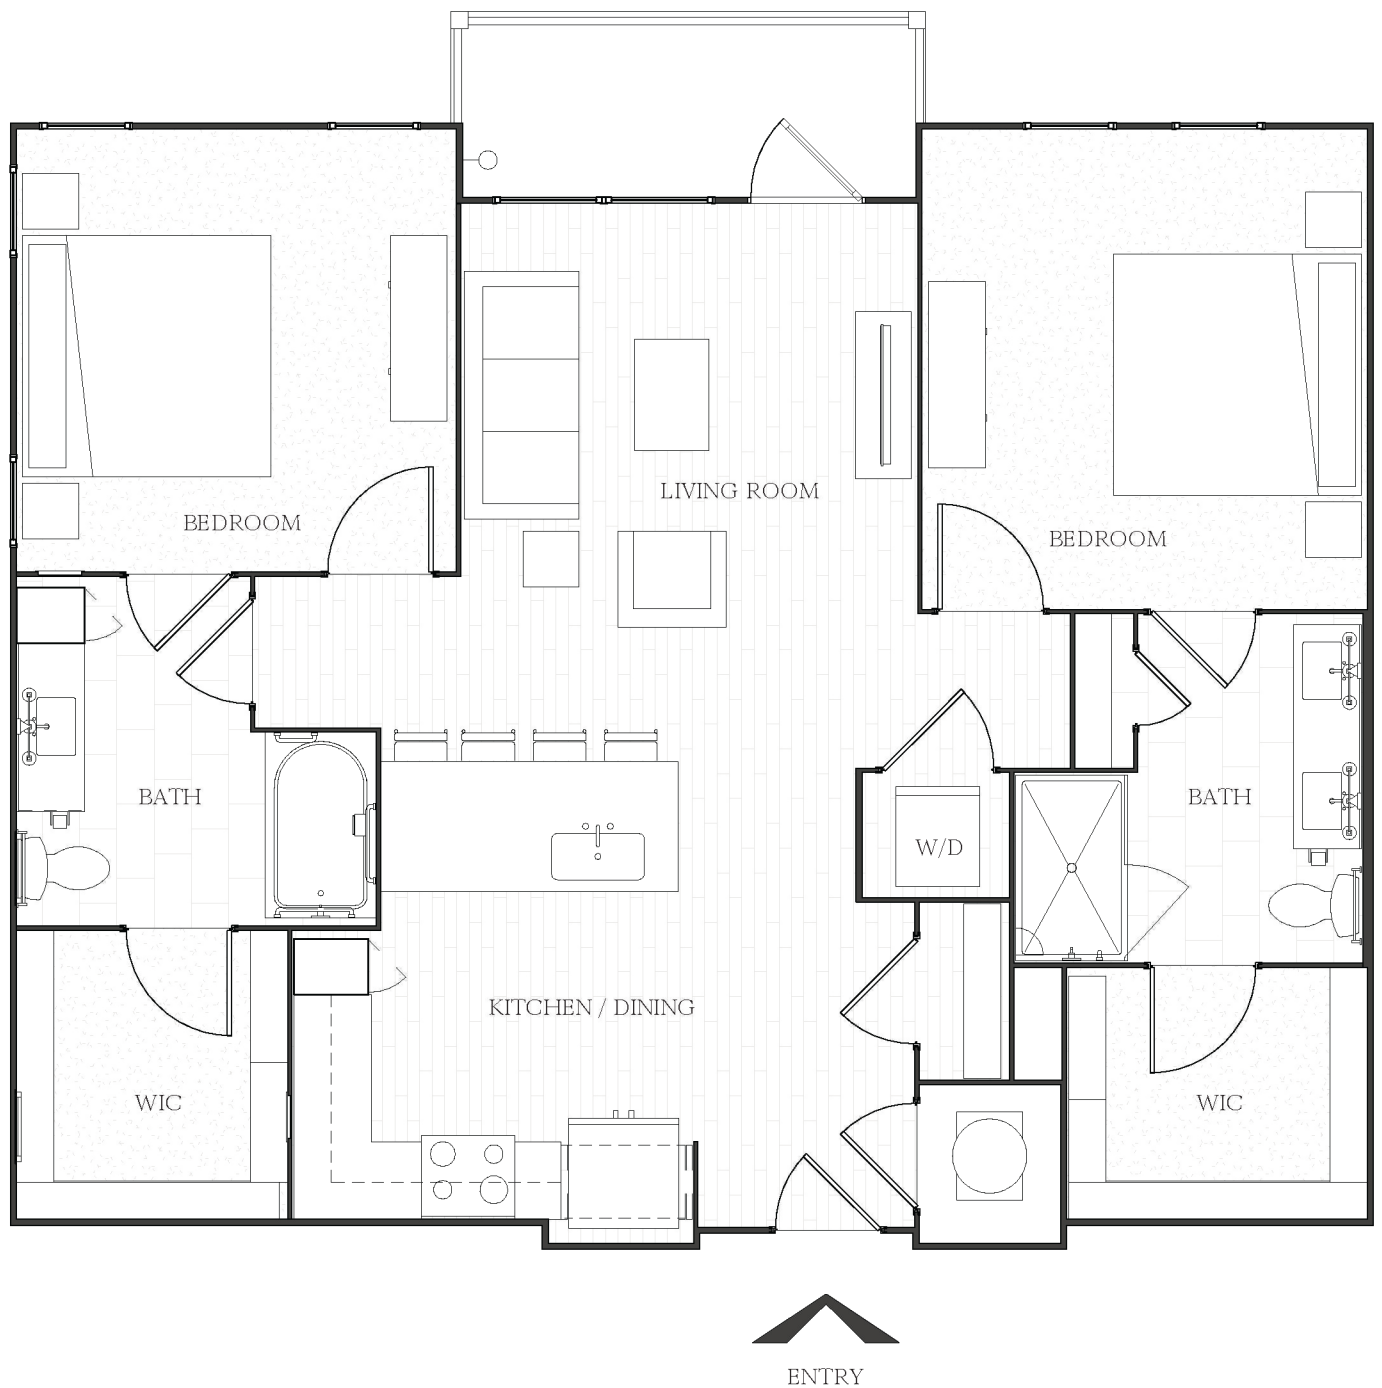

CROFTHOUSE

McDonough

B1 | TWO BED | TWO BATH | 1090 SQ.FT.