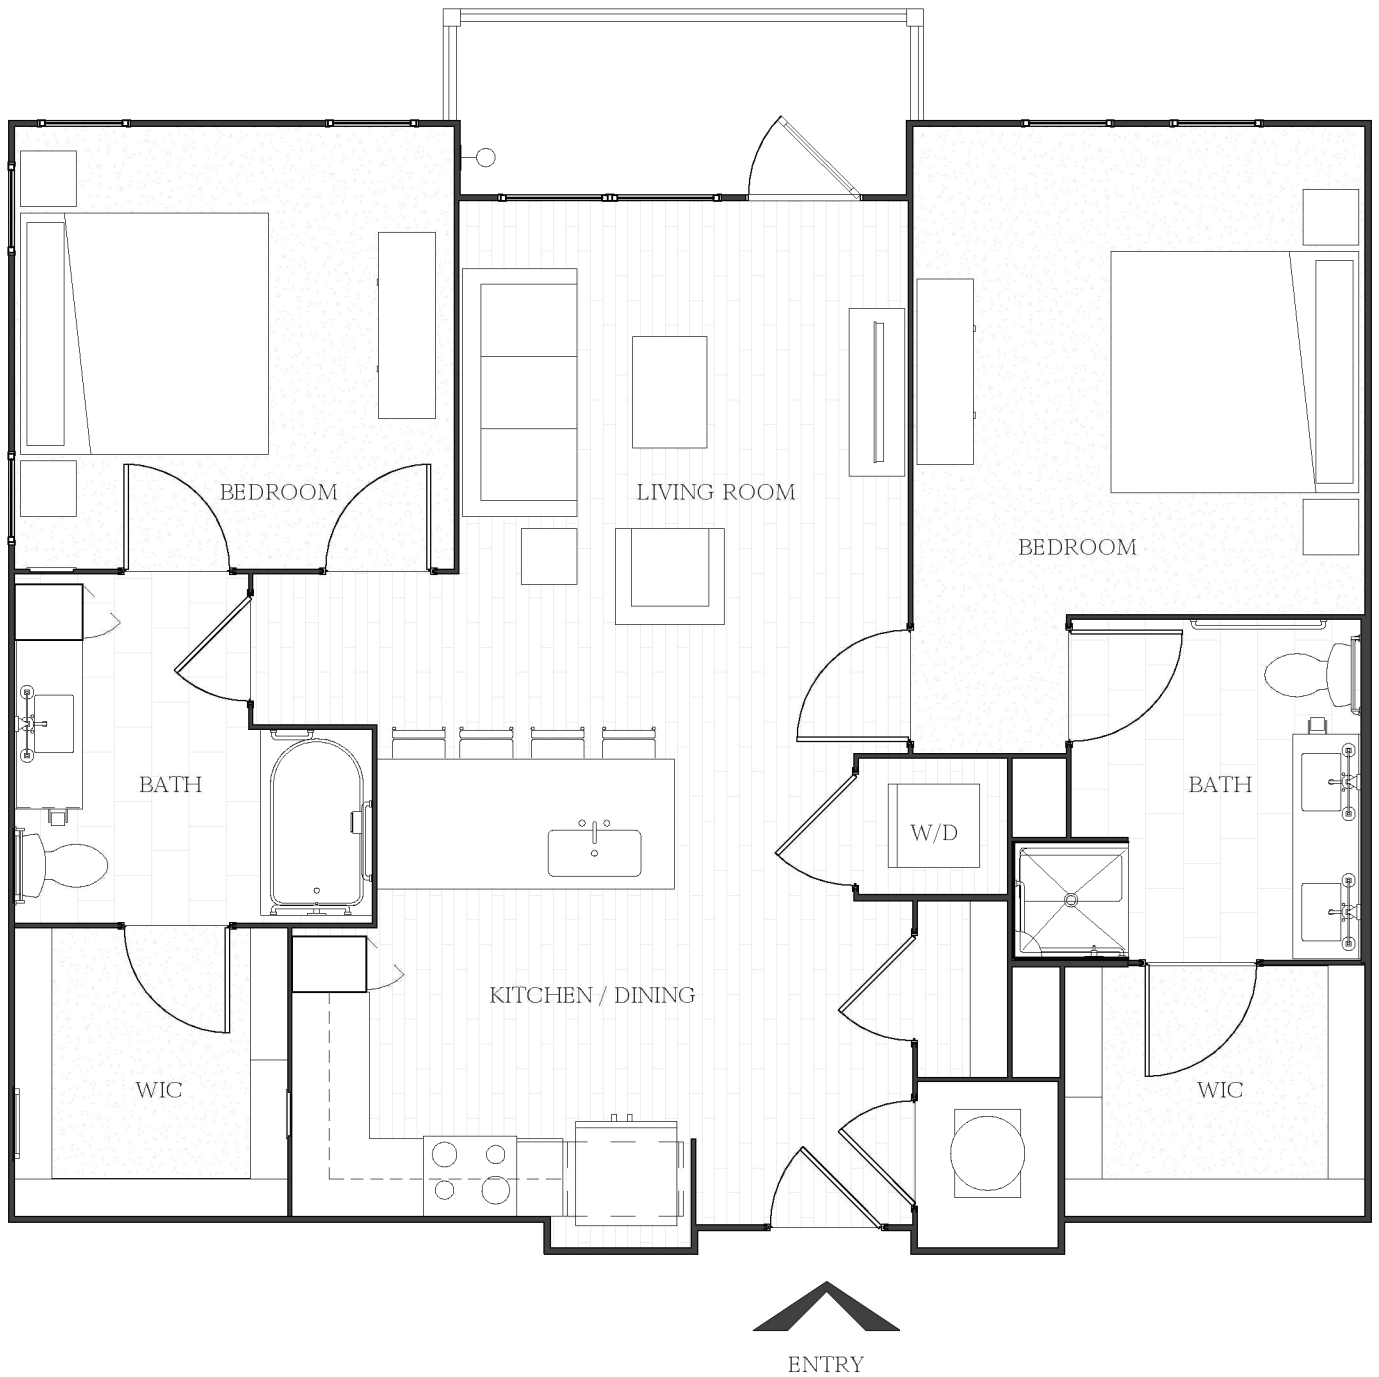

CROFTHOUSE

McDonough

B1-HC | TWO BED | TWO BATH | 1090 SQ.FT.