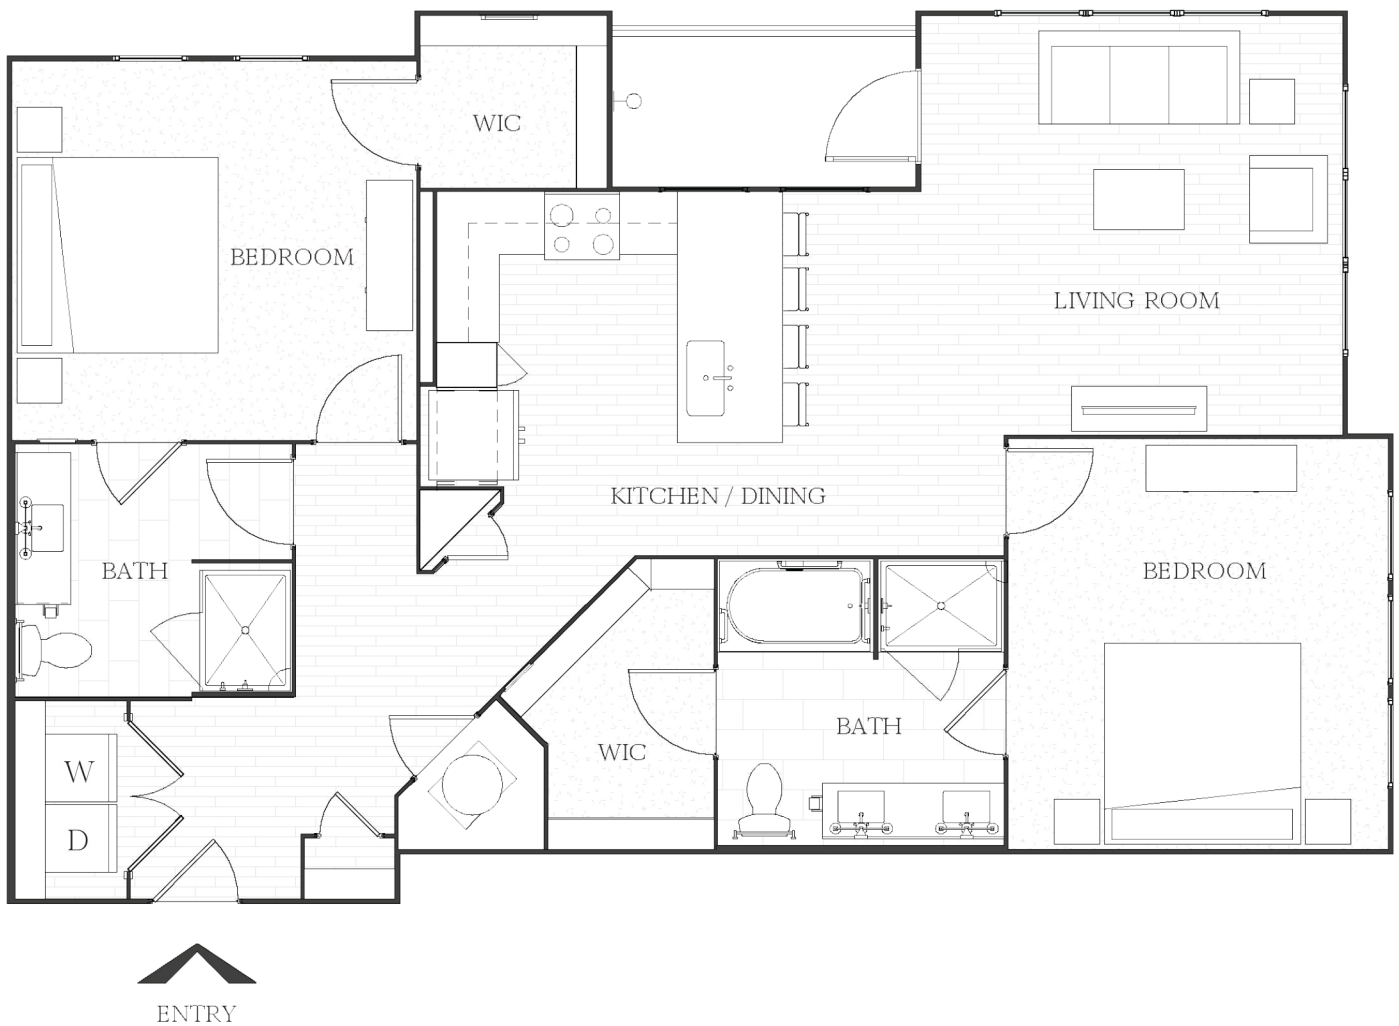

CROFTHOUSE

McDonough

B2 | TWO BED | TWO BATH | 1219 SQ.FT.