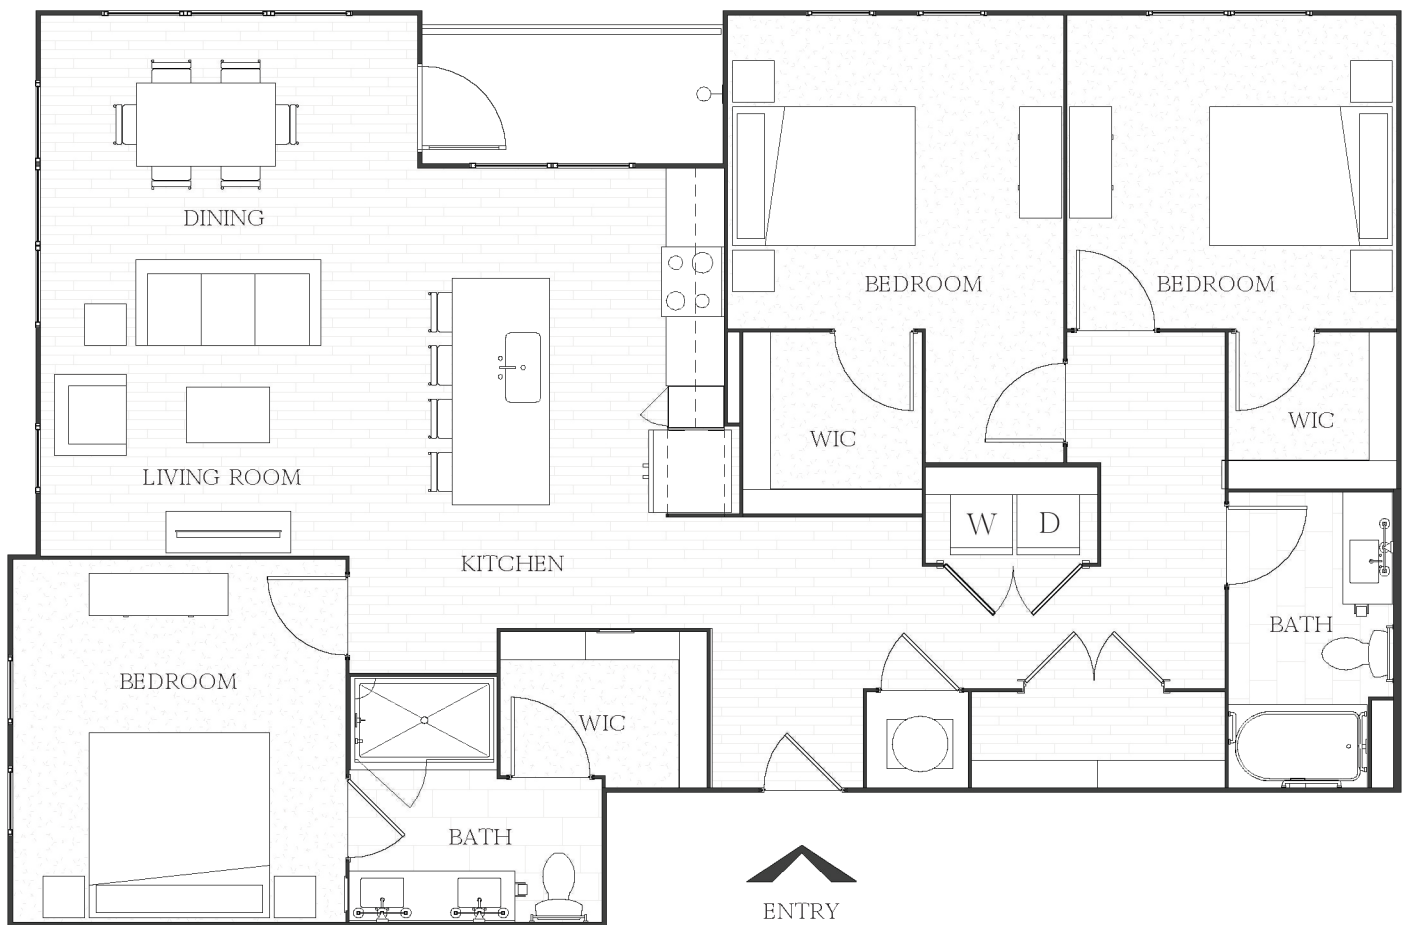

# CROFTHOUSE

## McDonough

C1 | THREE BED | TWO BATH | 1454 SQFT.