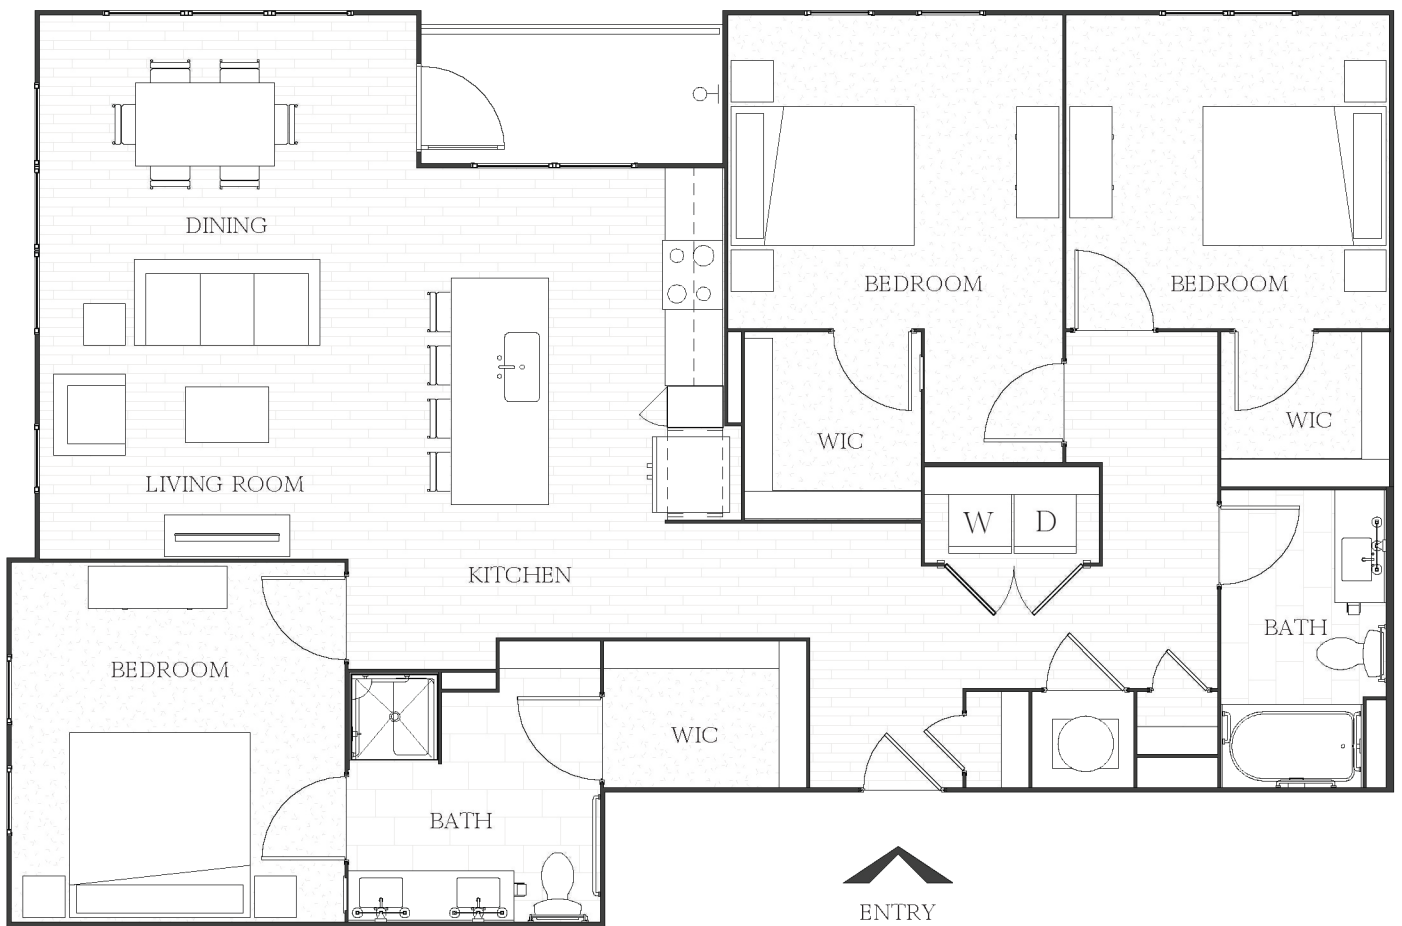

# CROFTHOUSE

## McDonough

C1-HC | THREE BED | TWO BATH | 1454 SQFT.